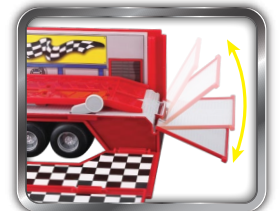

FXX K

458 SPECIALE

488 SPIDER

LAFERRARI APERTA

FERRARI PORTOFINO

FERRARI 488 PISTA

HAULER

- 1 FERRARI DIE-CAST VEHICLE IN 1/43 SCALE
- RACING TRAILER WITH OPENING TAILGATE / RAMP AND SIDE PANEL
- 6 ACCESSORIES

#18-31202
Outer: 4 pcs.

RACING GARAGE

- 1 FERRARI DIE-CAST VEHICLE IN 1/43 SCALE
- THREE-LEVEL PLAYSET WITH RAMPS
- KID-POWERED ELEVATOR
- MOVABLE GATES
- DIORAMA BACKGROUND
- RACE TEAM ACCESSORIES
- STICKER SHEET