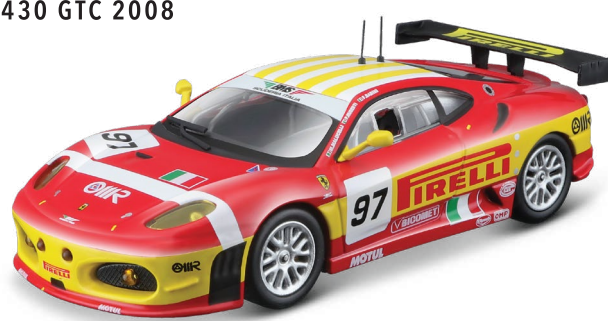

#18-36303
F430 GTC 2008