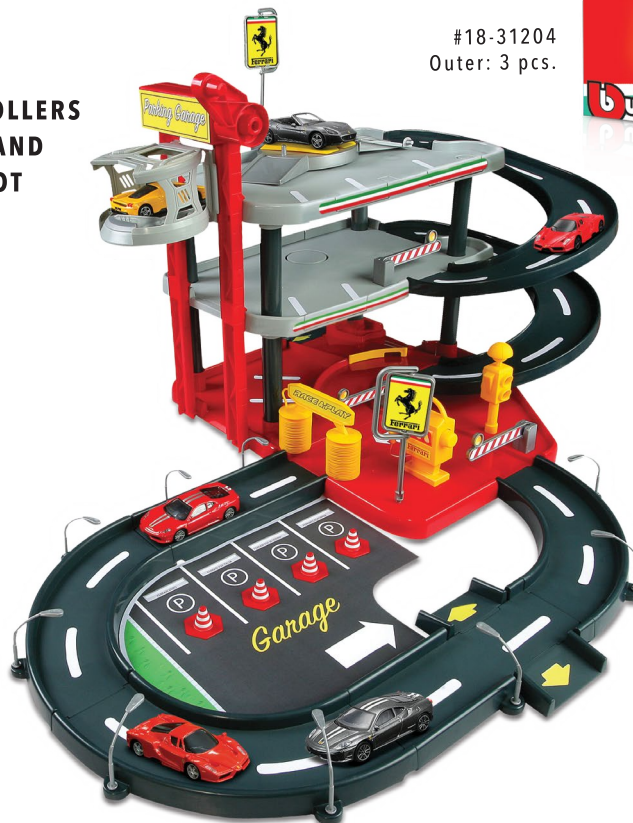

#18-30197
Outer: 2 pcs.

DUAL LOOP

■ 2 FERRARI DIE-CAST VEHICLES IN 1/43 SCALE

#18-31216
Outer: EU - 6 pcs.,
US - 4 pcs.

PARKING GARAGE

- 2 FERRARI DIE-CAST VEHICLES IN 1/43 SCALE INCLUDED
- CAR ELEVATOR
- VEHICLE LIFT
- MOVEABLE CAR WASH
- ROTATING CAR WASH ROLLERS
- 1 GAS PUMP, 4 CONES AND CARDSTOCK PARKING LOT

#18-31204
Outer: 3 pcs.

DRIVE

RACE+PLAY

- FERRARI 3" DIE-CAST VEHICLES
- DETAILED BADGING AND HEADLIGHTS
- FAST ROLLING WHEELS

Asst. #18-56000
Outer: 48 pcs.

Asst. #18-56100
Dispenser (Assortment)
Outer: 48 pcs.