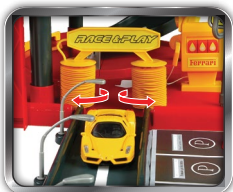

PARKING GARAGE

- 2 FERRARI DIE-CAST VEHICLES IN 1/43 SCALE INCLUDED
- CAR ELEVATOR
- VEHICLE LIFT
- MOVEABLE CAR WASH
- ROTATING CAR WASH ROLLERS
- 1 GAS PUMP, 4 CONES AND CARDSTOCK PARKING LOT

#18-31204
Outer: 3 pcs.