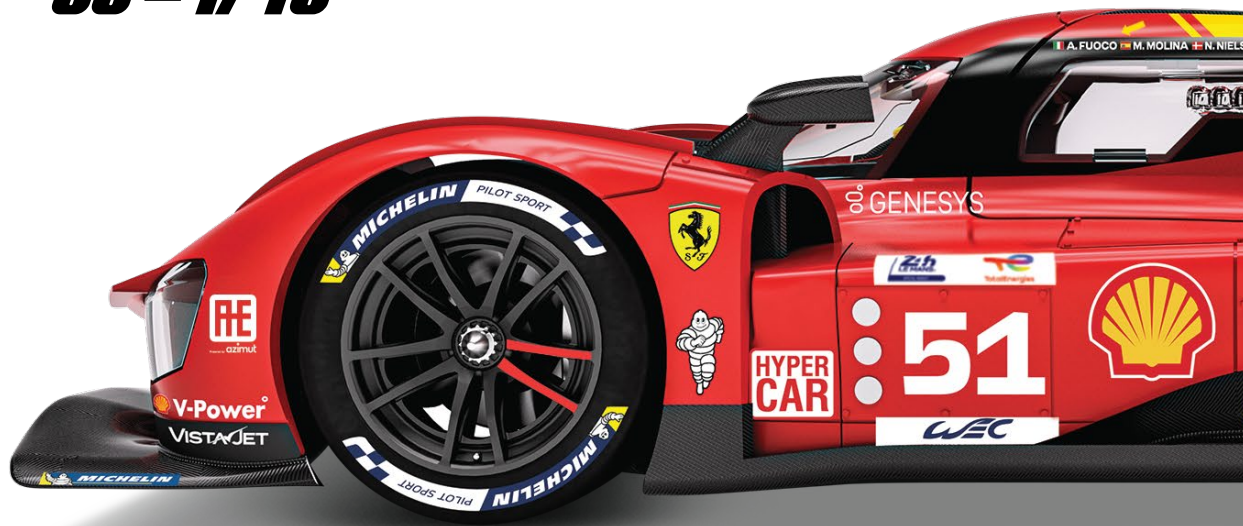

02

FORMULA RACING

02 - 1/18

04 - 1/43

06

RACING

06 - 1/24

08 - 1/43

10

SIGNATURE SERIES

10 - 1/18

12 - 1/43